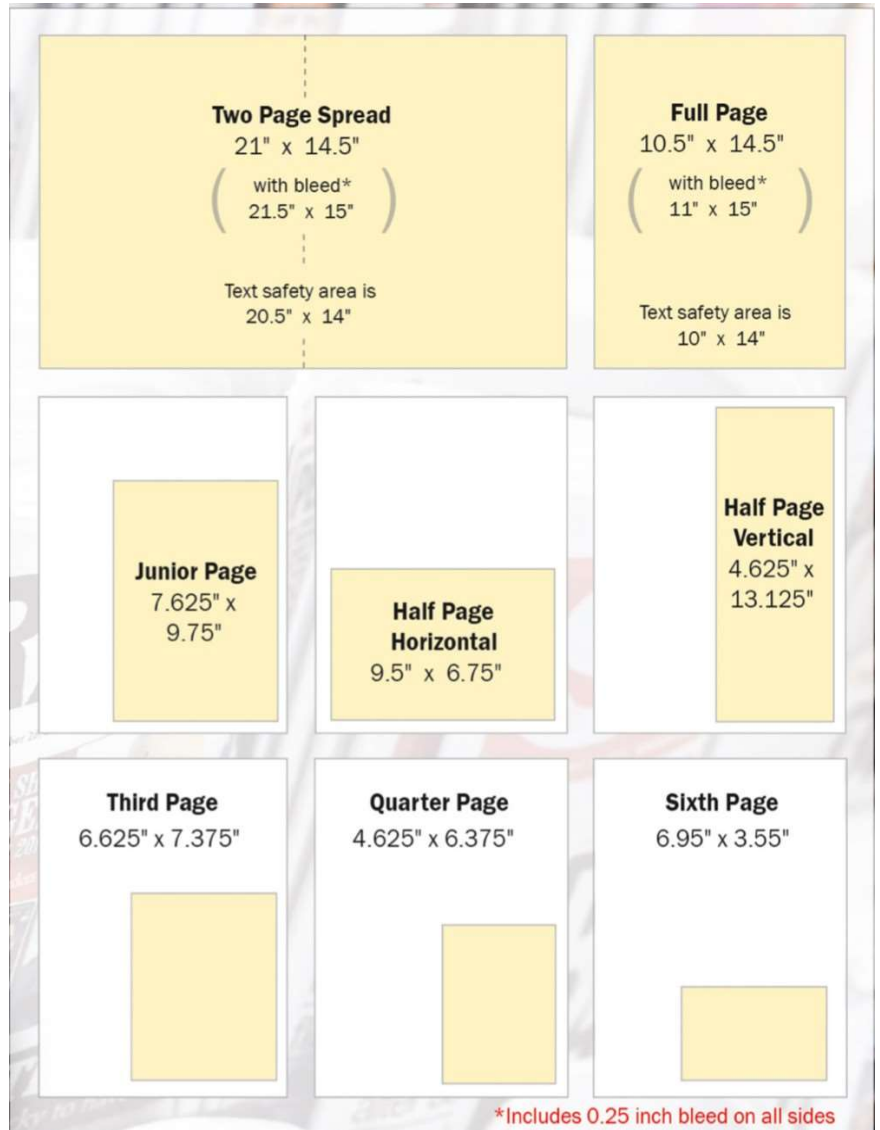

NEW

E&P

EDITOR & PUBLISHER®

New **Size** | New **Design**

PRINT SPECS

- All images and ads must be in CMYK color format
- Images must have MINIMUM resolution of 300 dpi
- All blacks must be true black, not four-color
- Text must not be closer than 1/4" from the trim
- All ads must have 0.25" bleed off the trim
- All fonts must be embedded
- OPI links must be turned off
- All ads must be delivered as PDF/X1A format

Editor and Publisher

is not responsible for reproduction of ads that do not meet the above requirements.

10" X 13"
254MM X 330MM

mike.blinder@editorandpublisher.com | 406-445-0000