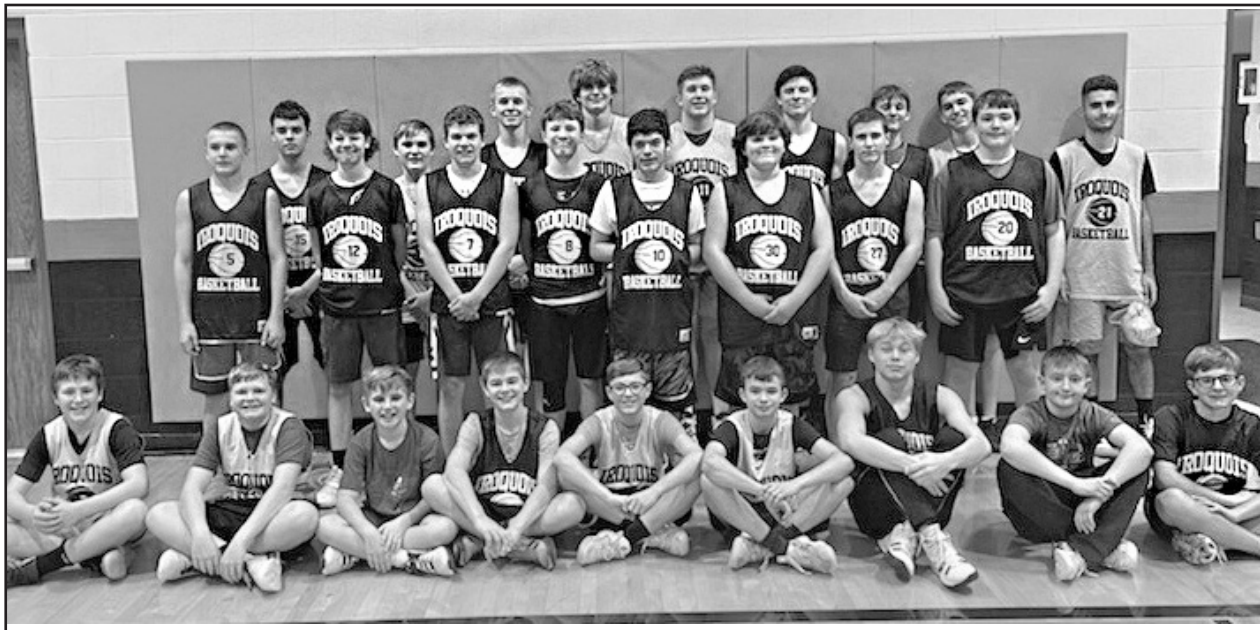

GIRLS

DATE	OPPONENT	LOCATION
Dec 18	Madison Invitational	Madison
Jan 15	Invitational	Harrisburg High School
Feb 12	Invitational	Harrisburg Middle School
Feb 24-26	State Tourney	Sioux Falls

**Good Luck
in your
Sport Season**

**to Redfield and
Area Schools!**

**701 W 3rd St, Redfield, SD 57469
(605) 472-2550**

I/D Boys Basketball 2021-2022

Back Row: Diego Prieto, Noah Felderman, Mason Tschetter, Tristan Dykstra, Logan Peskey, Toby Arbeiter, Cameron Noethlich, Mathew Hofer, , Alex Barroso
Middle row: Derek Johnson, Sage Schweigert, Teagan Mason, Gunner Harris, Manuel Argueta, Evan Schultz , Nathan Enninga, Rayson Timm
Front row: Lucas Peskey, Rexton Blue, Gavin, Briggs LaBrie, Logan LaBrie, Deegan Moes, Haydon Shurson, Jake Wipf, Kaiden Weinreis
Not in photo: Tyler Schultz, Tony Meyer.