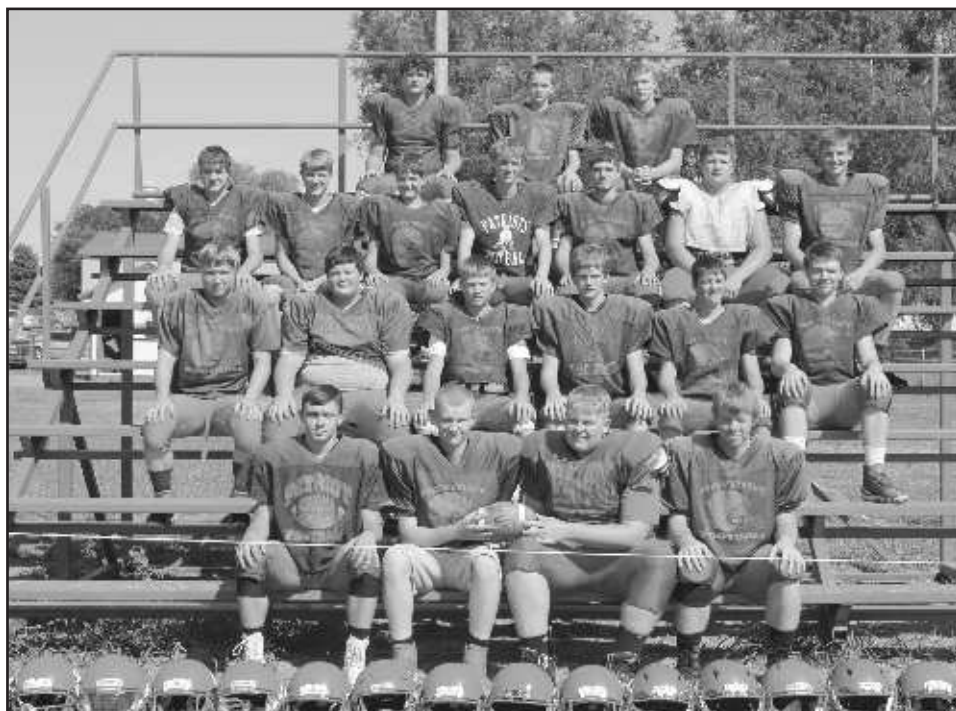

H/T FOOTBALL 2020

H/T FOOTBALL OUTLOOK

SCHOOL NAME: Hitchcock-

Tulare

TEAM NAME: Patriots

HEAD COACH: Clint Nelson

ASSISTANT COACHES: Tom Salmen, Mike Puffer and Dan McNeil

CLASS: 9B

CONFERENCE: _281

2019 Record: 3-5 (0-1 playoffs)

NUMBER OF RETURNING LETTERWINNERS: 19

NUMBER OF STARTERS ON OFFENSE RETURNING: 6

NUMBER OF STARTERS ON DEFENSE RETURNING: 6

STARTING POSITIONS TO BE FILLED DUE TO GRADUATION):

Center/Defensive End (Gabe Clark)
Guard/Defensive End (Wyatt Brooker)
Fullback/Linebacker (Bailey Binger)
Guard/Defensive Tackle (Titus Waldner)

Receiver/Linebacker (Logan Gilbert)

NUMBER OF STATE CHAMPIONSHIPS SINCE 1981: 2

Years/Classes: 9B – 1992 and 2010

2020 H/T FOOTBALL SCHEDULE

Week 0 – vs Faulkton

Week 1 – @ Wolsey

Wessington

Week 2 - Vs Northwestern

Week 3- BYE

Week 4 – @ Waverly

South Shore

Week 5 – @ Sully Buttes

Week 6 -vs Potter County

Week 7 - vs Sunshine

Bible Academy

Week 8 – @ North Border

*Front row left to right: Cullen McNeil, Silas Harford, Alex Clark, Cody Wright
Second Row: Kyle Hamilton, Andy Brooker, Jack Boomsma, Zach Gilbert, Jed Waldner, Elliott Harford. Third row: Riley Fliehe, Landon Puffer, Mason Bottum, Cole Schroeder, Carter Binger, Jacob Michlitsch, TJ Salmen
Fourth row: Jackson Maynard, Josiah Wiebe, Erik Salmen.*