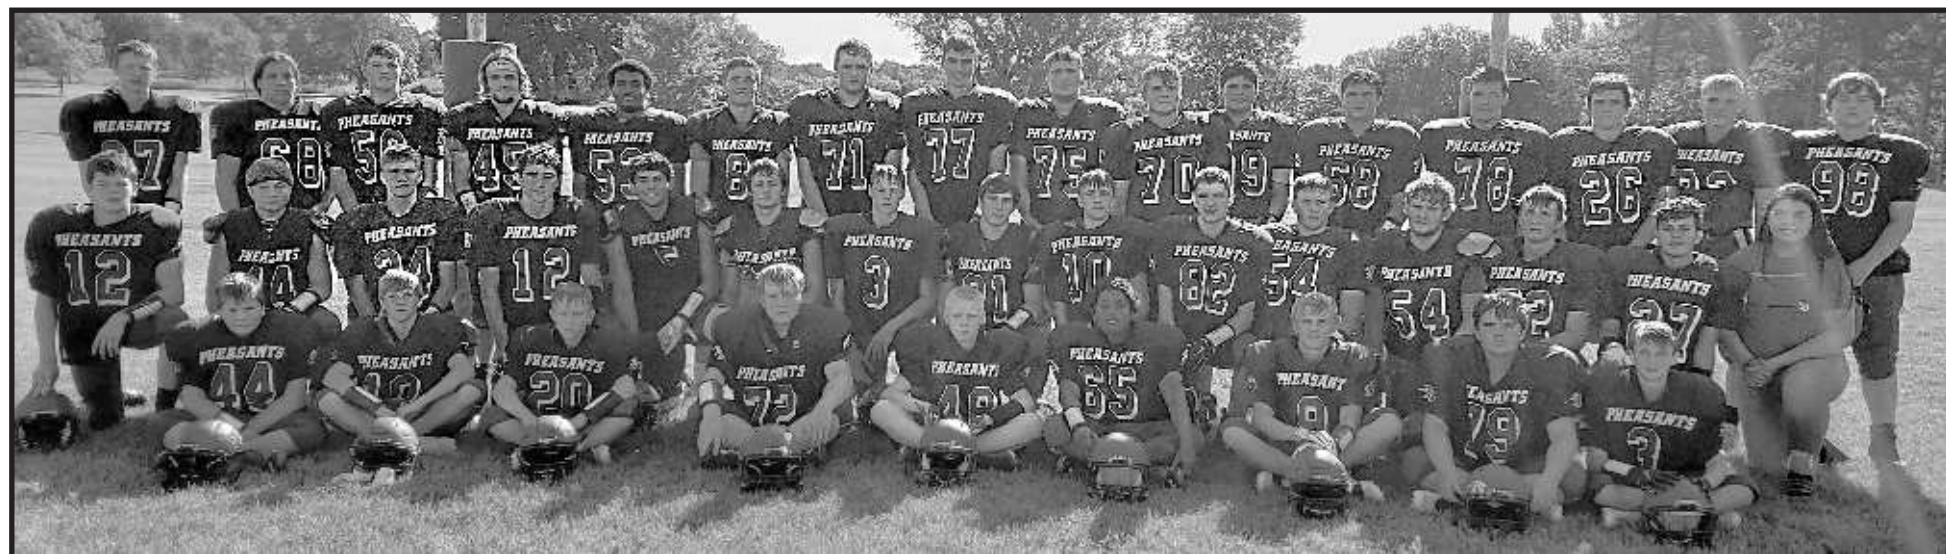

Redfield

FOOD CENTER

"Your Hometown Grocer"

Redfield Food Center would like to extend good wishes on a great season to Redfield and its many different events

"Go Pheasants!"

REDFIELD FOOTBALL TEAM 2020

Front row (L to R): Dalton Sattler, Brady Risetter, Evan Jatou, Seth Siebrecht, Tristen O'Daniel, Melakye Paulsen, Nolan Gall, Alex Wren, Seth Domke
Middle Row (L to R): Chase McGillivray, Cameron Schmidt, Keaton Rohlfs, Mason Fey, Paul Juarez, Dylan Whitley, Mason Whitley, Bradyn Robbins, Jacob Fehlman, Justin Ratigan, Elijah Morrissette, Jaden Schnabel, Aidyn Spotanske, Saul Lopez, Lola Sandoz
Back Row (L to R): Isaac McGaugh, Caiman Garcia, Micheal Carr, Corbin Schwartz, Troy Thompson, Easton Millar, Elliott Komraus, Ivan Blume, Colin Frericks, Dawson Whitley, Orlando Cruz, Grady Fey, Connor Appel, Sean Domke, Kyle Woodring, Darren Matheis

RHS FOOTBALL SEASON OUTLOOK

SCHOOL NAME: Redfield

SPORT: Football

COACH'S NAME: Nick Kopplin

YEARS COACHING: 5

ASSISTANT COACHES: Jeremy Whitley, Tommy Whitley

RETURNING PLAYERS: Seniors: Ivan Blume, Micheal Carr, Bradyn Robbins, Jaden Schnabel, Dawson Whitley, Dylan Whitley; Juniors: Connor Appel, Sean Domke, Jacob Fehlman, Mason Fey, Colin Frericks, Paul Juarez, Easton Millar, Cameron Schmidt, Corbin Schwartz, Aidyn Spotanske; Sophomores: Orlando Cruz, Nolan Gall, Elliott Komraus, Isaac McGaugh, Brady Risetter, Keaton Rohlfs, Seth Siebrecht, Mason Whitley, Kyle Woodring